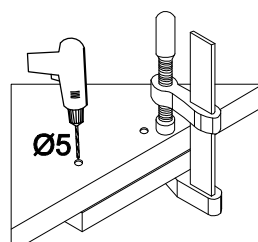

10

6,4 x 50mm	
	
B	O
6	1

11

 R 4	 L25 1	 P5 2
---	---	--

12

13

 +4.0x25mm	 222x56x10
R	Z8
8	1

14

†3.5x13mm  P5 10	 F16 5
---	--

15

 †12/10mm C5 8	 †8x30mm A 16
--	---

x4

16

 †6x42mm B2 16
--

x4

17

LEFT

RIGHT

KUH.70875

KUH.70875

21

L=128mm	4.0x30mm
	
S	R2
3	6

 +8x30mm A	 6,4 x 50mm B	 E1			
8	8	8			
 +35/0mm HG	 O	 +3.5x13mm P5	 +4.0x30mm R2	 L=128mm S	
2	1	20	2	1	

Colli	Ersatzteil Nummer	Dimension
Colli 2/6	KUH.10392	720x550x16
	KUH.10393	720x550x16
	KUH.40015	467x485x16
	KUH.70883	713x496x16
	KUH.90005	467x63x16
	KUH.90008	467x130x16