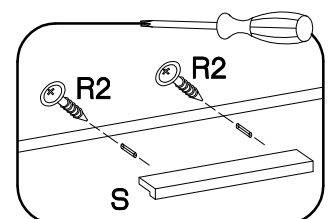

KUH.70883

28

 †35/0mm HG 2	 †3.5x13mm P5 4
---	---

29

 L=128mm S 1	 †4.0x30mm R2 2
--	---

L=128mm	4.0x30mm
	
S	R2
1	2

Colli	Ersatzteil Nummer	Dimension
Colli 2/6	KUH.70870	713x596x16

30

L=128mm	4.0x30mm
	
S	R2
1	2

BLACKY

Colli	Ersatzteil Nummer	Dimension
Colli 3/6	KUH.10394	720x550x16
	KUH.10395	720x550x16
	KUH.40050	767x485x16
	KUH.60317x3	737x448x2.5
	KUH.70871	133x796x16
	KUH.70872x2	133x796x16
	KUH.70873	302x796x16
	KUH.90134	767x100x16
	WST.0115x2	450x80x12
	WST.0116x2	450x80x12
	WST.0117x2	727x80x12
	WST.0109	450x140x12
	WST.0110	450x140x12
WST.0118	727x140x12	