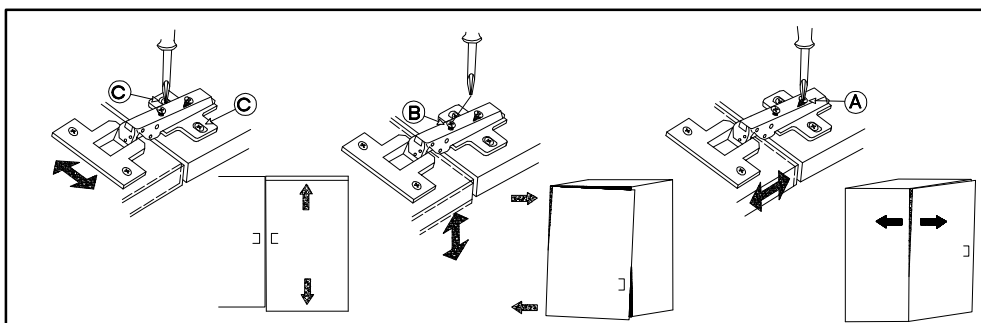

KUH.70883

28

 †35/0mm HG 2	 †3.5x13mm P5 4
---	---

29

 L=128mm S 1	 †4.0x30mm R2 2
--	---

L=128mm	4.0x30mm
	
S	R2
1	2

Colli	Ersatzteil Nummer	Dimension
Colli 2/6	KUH.70870	713x596x16

30