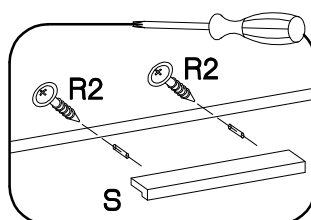

KUH.70883

28

 †35/0mm HG 2	 †3.5x13mm P5 4
---	---

29

 L=128mm S 1	 †4.0x30mm R2 2
--	---

L=128mm	4.0x30mm
	
S	R2
1	2

Colli	Ersatzteil Nummer	Dimension
Colli 2/6	KUH.70870	713x596x16

30

L=128mm	4.0x30mm
	
S	R2
1	2

BLACKY

Colli	Ersatzteil Nummer	Dimension
Colli 3/6	KUH.10394	720x550x16
	KUH.10395	720x550x16
	KUH.40050	767x485x16
	KUH.60317x3	737x448x2.5
	KUH.70871	133x796x16
	KUH.70872x2	133x796x16
	KUH.70873	302x796x16
	KUH.90134	767x100x16
	WST.0115x2	450x80x12
	WST.0116x2	450x80x12
	WST.0117x2	727x80x12
	WST.0109	450x140x12
	WST.0110	450x140x12
WST.0118	727x140x12	