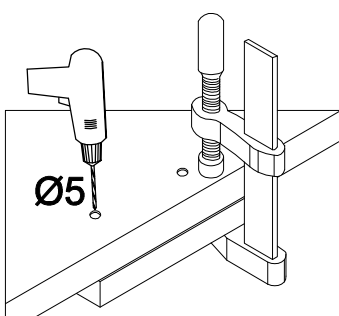

LEFT

RIGHT

KUH.70875

KUH.70875

21

L=128mm	4.0x30mm
	
S	R2
3	6

 +8x30mm A	 6,4 x 50mm B	 E1			
8	8	8			
 +35/0mm HG	 O	 +3.5x13mm P5	 +4.0x30mm R2	 L=128mm S	
2	1	20	2	1	

Colli	Ersatzteil Nummer	Dimension
Colli 2/6	KUH.10392	720x550x16
	KUH.10393	720x550x16
	KUH.40015	467x485x16
	KUH.70883	713x496x16
	KUH.90005	467x63x16
	KUH.90008	467x130x16

KUH.70883

28

 †35/0mm HG 2	 †3.5x13mm P5 4
---	---

29

 L=128mm S 1	 †4.0x30mm R2 2
--	---

L=128mm	4.0x30mm
	
S	R2
1	2

Colli	Ersatzteil Nummer	Dimension
Colli 2/6	KUH.70870	713x596x16

30