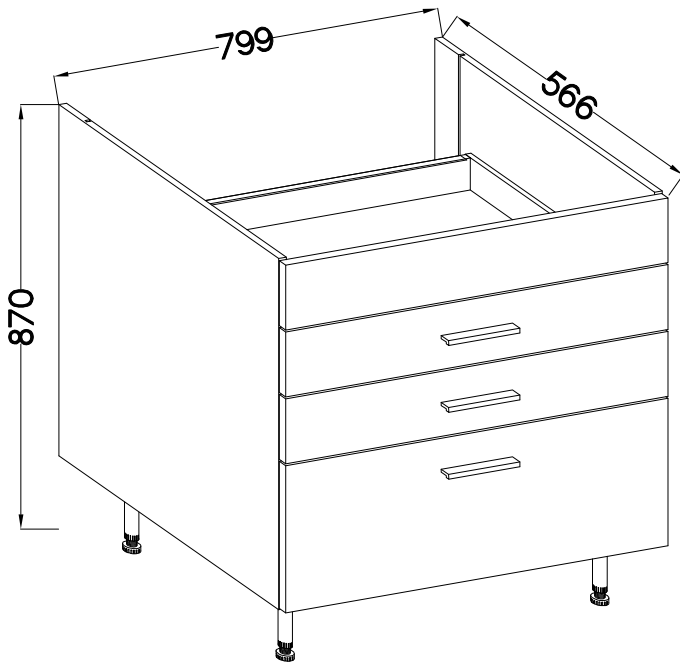

BLACKY

Colli	Ersatzteil Nummer	Dimension
Colli 3/6	KUH.10394	720x550x16
	KUH.10395	720x550x16
	KUH.40050	767x485x16
	KUH.60317x3	737x448x2.5
	KUH.70871	133x796x16
	KUH.70872x2	133x796x16
	KUH.70873	302x796x16
	KUH.90134	767x100x16
	WST.0115x2	450x80x12
	WST.0116x2	450x80x12
	WST.0117x2	727x80x12
	WST.0109	450x140x12
	WST.0110	450x140x12
WST.0118	727x140x12