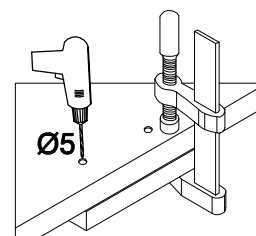

KUH.70883

28

 †35/0mm HG 2	 †3.5x13mm P5 4
---	---

29

 L=128mm S 1	 †4.0x30mm R2 2
--	---

L=128mm	4.0x30mm
	
S	R2
1	2

Colli	Ersatzteil Nummer	Dimension
Colli 2/6	KUH.70870	713x596x16

30

L=128mm	4.0x30mm
	
S	R2
1	2

BLACKY

Colli	Ersatzteil Nummer	Dimension
Colli 3/6	KUH.10394	720x550x16
	KUH.10395	720x550x16
	KUH.40050	767x485x16
	KUH.60317x3	737x448x2.5
	KUH.70871	133x796x16
	KUH.70872x2	133x796x16
	KUH.70873	302x796x16
	KUH.90134	767x100x16
	WST.0115x2	450x80x12
	WST.0116x2	450x80x12
	WST.0117x2	727x80x12
	WST.0109	450x140x12
	WST.0110	450x140x12
WST.0118	727x140x12	