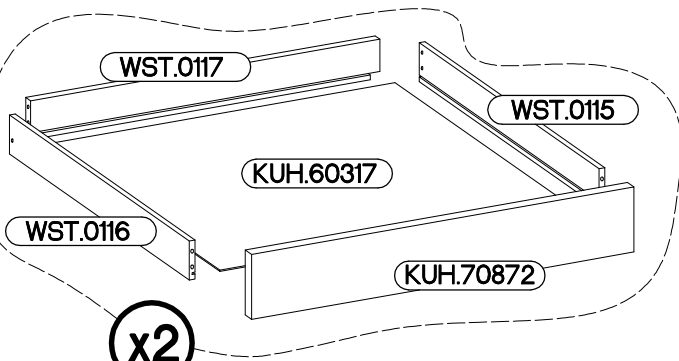

KUH.70883

28

 †35/0mm HG 2	 †3.5x13mm P5 4
---	---

29

 L=128mm S 1	 †4.0x30mm R2 2
--	---

L=128mm	4.0x30mm
	
S	R2
1	2

Colli	Ersatzteil Nummer	Dimension
Colli 2/6	KUH.70870	713x596x16

30

L=128mm	4.0x30mm
	
S	R2
1	2

BLACKY

Colli	Ersatzteil Nummer	Dimension
Colli 3/6	KUH.10394	720x550x16
	KUH.10395	720x550x16
	KUH.40050	767x485x16
	KUH.60317x3	737x448x2.5
	KUH.70871	133x796x16
	KUH.70872x2	133x796x16
	KUH.70873	302x796x16
	KUH.90134	767x100x16
	WST.0115x2	450x80x12
	WST.0116x2	450x80x12
	WST.0117x2	727x80x12
	WST.0109	450x140x12
	WST.0110	450x140x12
WST.0118	727x140x12	

A	B	B2	C5
18	6	8	6
D2	E1	L	M2
6	6	12	24
P1	P5	R2	S
4	22	6	3
			T3
			2

31

 †12/10mm C5 4	 †8x30mm A 8
--	--

32

 †6x42mm B2 4
--

33

 L=20mm D2 4
--

34