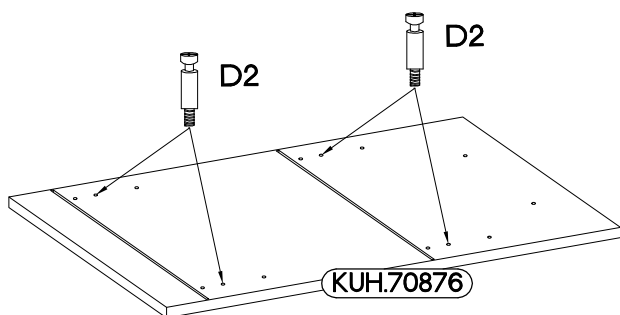

†3.5x13mm  P5 10	 F16 5
---	--

15

 †12/10mm C5 8	 †8x30mm A 16
--	---

x4

16

 †6x42mm B2 16
--

x4

17

LEFT

RIGHT

KUH.70875

KUH.70875

21

L=128mm	4.0x30mm
	
S	R2
3	6

 +8x30mm A	 6,4 x 50mm B	 E1			
8	8	8			
 +35/0mm HG	 O	 +3.5x13mm P5	 +4.0x30mm R2	 L=128mm S	
2	1	20	2	1	

Colli	Ersatzteil Nummer	Dimension
Colli 2/6	KUH.10392	720x550x16
	KUH.10393	720x550x16
	KUH.40015	467x485x16
	KUH.70883	713x496x16
	KUH.90005	467x63x16
	KUH.90008	467x130x16