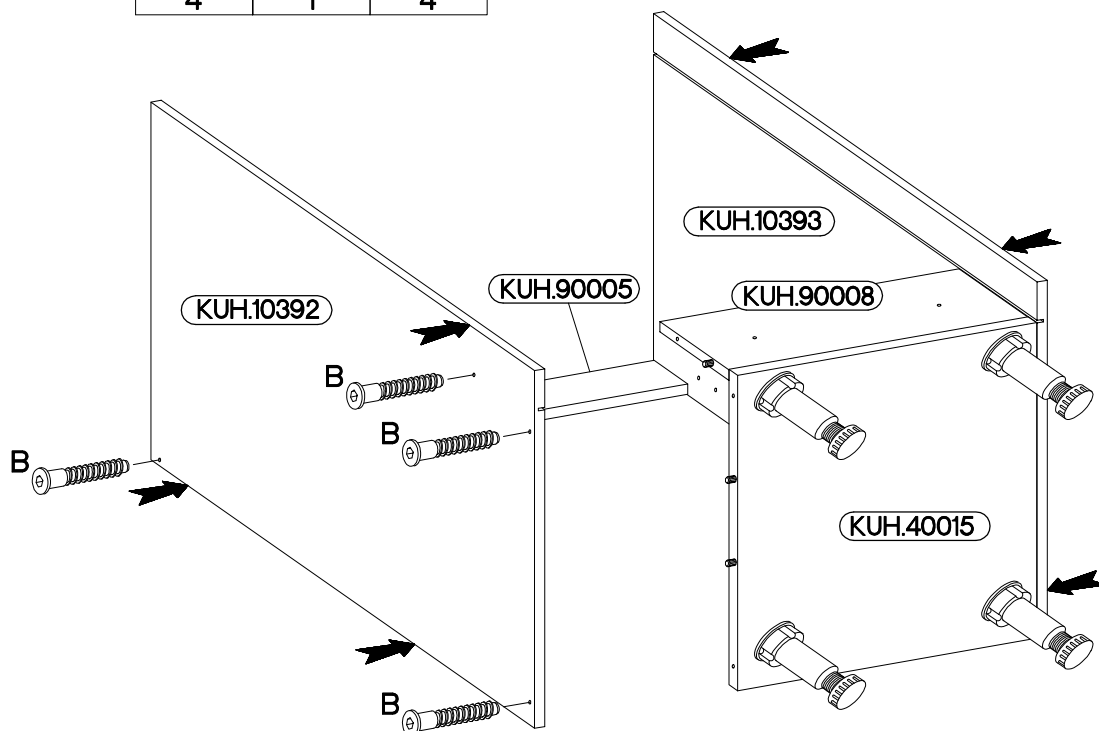

26

6,4 x 50mm

B

4

O

1

E1

4