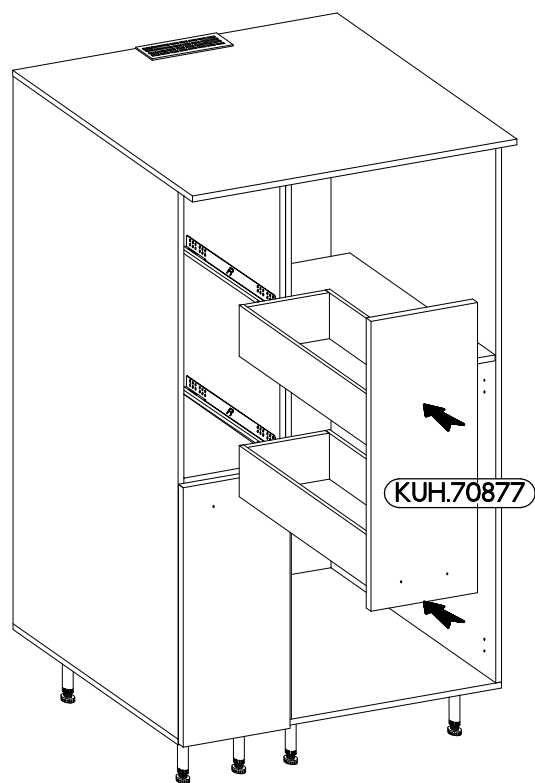

19

±3.0x20mm
P7
8