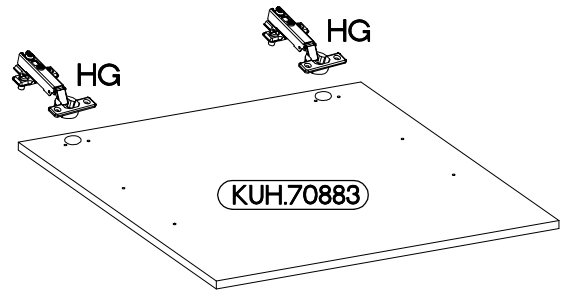

KUH.70883

28

 †35/0mm HG 2	 †3.5x13mm P5 4
---	---

29

 L=128mm S 1	 †4.0x30mm R2 2
--	---

L=128mm	4.0x30mm
	
S	R2
1	2

Colli	Ersatzteil Nummer	Dimension
Colli 2/6	KUH.70870	713x596x16

30