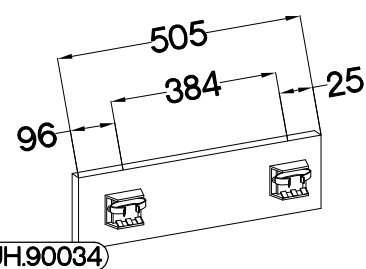

14

†3.5x13mm P5 10	 F16 5