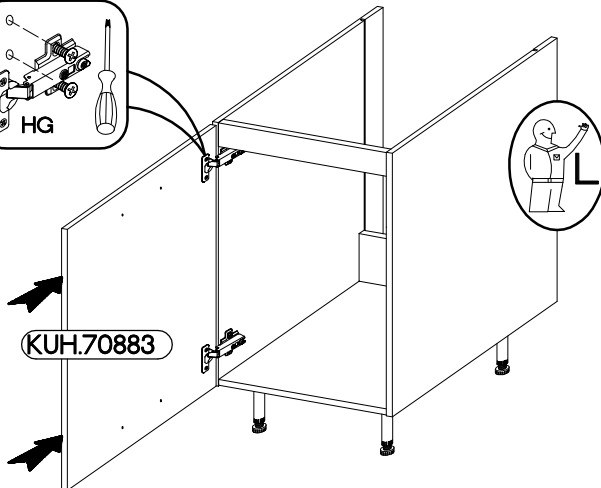

KUH.70883

28

 †35/0mm HG 2	 †3.5x13mm P5 4
---	---

29

 L=128mm S 1	 †4.0x30mm R2 2
--	---

L=128mm	4.0x30mm
	
S	R2
1	2

Colli	Ersatzteil Nummer	Dimension
Colli 2/6	KUH.70870	713x596x16

30