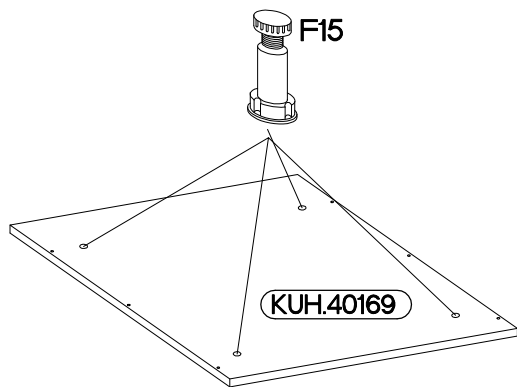

Colli	Ersatzteil Nummer	Dimension
Colli 6/6	KUH.10396	1497x550x16
	KUH.10397	1497x550x16
	KUH.10398	1497x550x16
	KUH.10399	1497x550x16
	KUH.60273x4	448x237x2.5
	KUH.60318	1505x285x2.5
	WST.0109x4	450x140x12
	WST.0110x4	450x140x12
WST.0114x4	227x140x12	

KUH.60273

1

$\varnothing 8 \times 30 \text{mm}$ 	 L L=450mm	[CD]  R	$\varnothing 6.3 \times 13 \text{mm}$ 
A	I11	M2	
16	4		32

2

+3.5x13mm  P5 32	L-135-170cm  F15 8
---	---

3

4

5

LEFT

RIGHT

KUH.70875

KUH.70875

21

L=128mm	4.0x30mm
	
S	R2
3	6

 +8x30mm A	 6,4 x 50mm B	 E1			
8	8	8			
 +35/0mm HG	 O	 +3.5x13mm P5	 +4.0x30mm R2	 L=128mm S	
2	1	20	2	1	

Colli	Ersatzteil Nummer	Dimension
Colli 2/6	KUH.10392	720x550x16
	KUH.10393	720x550x16
	KUH.40015	467x485x16
	KUH.70883	713x496x16
	KUH.90005	467x63x16
	KUH.90008	467x130x16

KUH.70883

28

 †35/0mm HG 2	 †3.5x13mm P5 4
---	---

29

 L=128mm S 1	 †4.0x30mm R2 2
--	---

L=128mm	4.0x30mm
	
S	R2
1	2

Colli	Ersatzteil Nummer	Dimension
Colli 2/6	KUH.70870	713x596x16

30