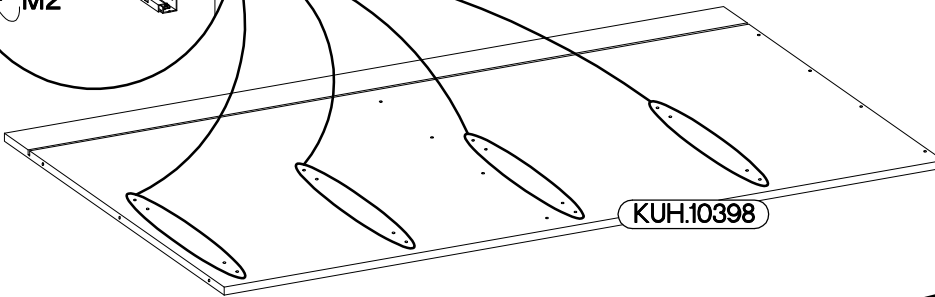

1

$\varnothing 8 \times 30 \text{mm}$ 	L L=450mm	[CD] R	$\varnothing 6.3 \times 13 \text{mm}$
A	I11	M2	
16	4		32