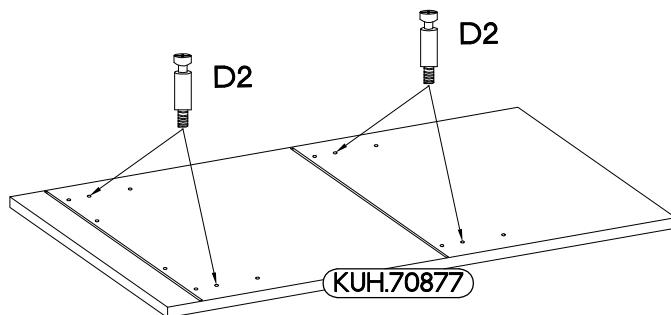

†3.5x13mm  P5 10	 F16 5
---	--

15

 †12/10mm C5 8	 †8x30mm A 16
--	---

x4

16

 †6x42mm B2 16
--

x4

17

LEFT

RIGHT

KUH.70875

KUH.70875

21

L=128mm	4.0x30mm
	
S	R2
3	6

 +8x30mm A	 6,4 x 50mm B	 E1			
8	8	8			
 +35/0mm HG	 O	 +3.5x13mm P5	 +4.0x30mm R2	 L=128mm S	
2	1	20	2	1	

Colli	Ersatzteil Nummer	Dimension
Colli 2/6	KUH.10392	720x550x16
	KUH.10393	720x550x16
	KUH.40015	467x485x16
	KUH.70883	713x496x16
	KUH.90005	467x63x16
	KUH.90008	467x130x16