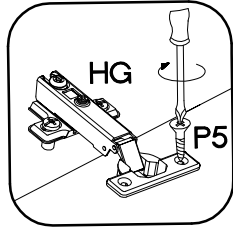

KUH.70883

28

 †35/0mm HG 2	 †3.5x13mm P5 4
---	---

29

 L=128mm S 1	 †4.0x30mm R2 2
--	---

L=128mm	4.0x30mm
	
S	R2
1	2

Colli	Ersatzteil Nummer	Dimension
Colli 2/6	KUH.70870	713x596x16

30