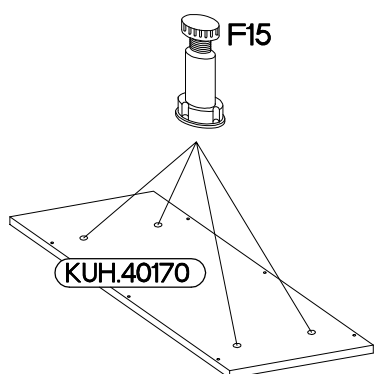

Colli	Ersatzteil Nummer	Dimension
Colli 6/6	KUH.10396	1497x550x16
	KUH.10397	1497x550x16
	KUH.10398	1497x550x16
	KUH.10399	1497x550x16
	KUH.60273x4	448x237x2.5
	KUH.60318	1505x285x2.5
	WST.0109x4	450x140x12
	WST.0110x4	450x140x12
WST.0114x4	227x140x12	

KUH.60273

1

$\varnothing 8 \times 30 \text{mm}$ 	 L L=450mm	[CD]  R	$\varnothing 6.3 \times 13 \text{mm}$ 
A	I11	M2	
16	4		32

2

+3.5x13mm  P5 32	L-135-170cm  F15 8
---	---

3

4

5

LEFT

RIGHT

KUH.70875

KUH.70875

21

L=128mm	4.0x30mm
	
S	R2
3	6

 +8x30mm A	 6,4 x 50mm B	 E1			
8	8	8			
 +35/0mm HG	 O	 +3.5x13mm P5	 +4.0x30mm R2	 L=128mm S	
2	1	20	2	1	

Colli	Ersatzteil Nummer	Dimension
Colli 2/6	KUH.10392	720x550x16
	KUH.10393	720x550x16
	KUH.40015	467x485x16
	KUH.70883	713x496x16
	KUH.90005	467x63x16
	KUH.90008	467x130x16

KUH.70883

28

 †35/0mm HG 2	 †3.5x13mm P5 4
---	---

29

 L=128mm S 1	 †4.0x30mm R2 2
--	---

L=128mm	4.0x30mm
	
S	R2
1	2

Colli	Ersatzteil Nummer	Dimension
Colli 2/6	KUH.70870	713x596x16

30