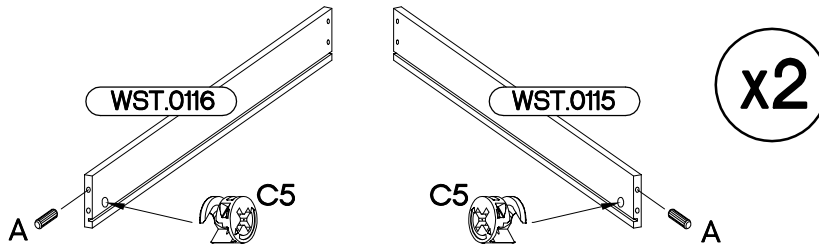

KUH.70883

28

 †35/0mm HG 2	 †3.5x13mm P5 4
---	---

29

 L=128mm S 1	 †4.0x30mm R2 2
--	---

L=128mm	4.0x30mm
	
S	R2
1	2

Colli	Ersatzteil Nummer	Dimension
Colli 2/6	KUH.70870	713x596x16

30

L=128mm	4.0x30mm
	
S	R2
1	2

BLACKY

Colli	Ersatzteil Nummer	Dimension
Colli 3/6	KUH.10394	720x550x16
	KUH.10395	720x550x16
	KUH.40050	767x485x16
	KUH.60317x3	737x448x2.5
	KUH.70871	133x796x16
	KUH.70872x2	133x796x16
	KUH.70873	302x796x16
	KUH.90134	767x100x16
	WST.0115x2	450x80x12
	WST.0116x2	450x80x12
	WST.0117x2	727x80x12
	WST.0109	450x140x12
	WST.0110	450x140x12
WST.0118	727x140x12	

A	B	B2	C5
18	6	8	6
D2	E1	L	M2
6	6	12	24
P1	P5	R2	S
4	22	6	3
			T3
			2

31

 †12/10mm C5 4	 †8x30mm A 8
--	--

32

 †6x42mm B2 4
--

33

 L=20mm D2 4
--

34