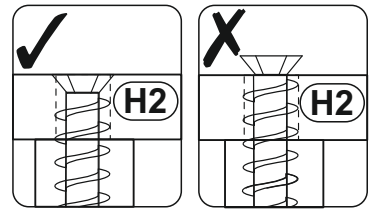

BARCELONA COAT PEG

1	2020	400	16	x1	1/1
2	390	290	16	x2	1/1
3	2020	120	16	x1	1/1
					1/1

1 ▶

A0	8 x 30mm	x6	C7		x4
				16mm	

2 ▶

C2		x4	D5	3,5 x 16 mm	x1
					
			O0		x1
					

3 ▶ A

(D5) 3,5 x 16 mm  x1	(H2) 4 x 22 mm  x6	(O0)  x1
		(P16)  x3

3 ▶ B

(D5) 3,5 x 16 mm  x1	(H2) 4 x 22 mm  x6	(O0)  x1
		(P16)  x3

4 ▶ A

4 ▶ B

5 ▶ A

5 ▶ B

6 ▶ A

P25 	x2	D0 3 x 15 mm 	x8	T3 	x5
---	-----------	---	-----------	--	-----------