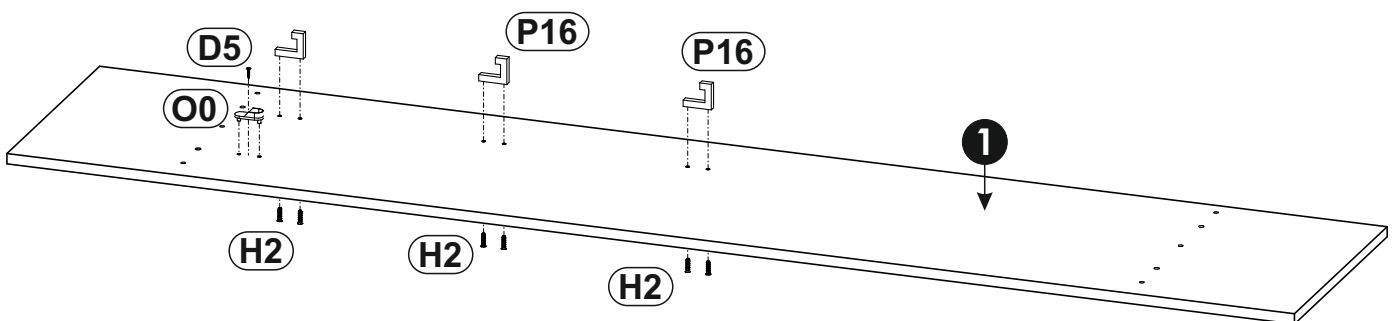

BARCELONA COAT PEG

1	2020	400	16	x1	1/1
2	390	290	16	x2	1/1
3	2020	120	16	x1	1/1
					1/1

1 ▶

A0	8 x 30mm	x6	C7		x4
				16mm	

2 ▶

C2		x4	D5	3,5 x 16 mm	x1
					
			O0		x1
					

3 ▶ A

(D5) 3,5 x 16 mm  x1	(H2) 4 x 22 mm  x6	(O0)  x1
		(P16)  x3

3 ▶ B

(D5) 3,5 x 16 mm  x1	(H2) 4 x 22 mm  x6	(O0)  x1
		(P16)  x3

4 ▶ A

4 ▶ B

5 ▶ A

5 ▶ B

6 ▶ A

P25 	x2	D0 3 x 15 mm 	x8	T3 	x5
---	-----------	---	-----------	--	-----------