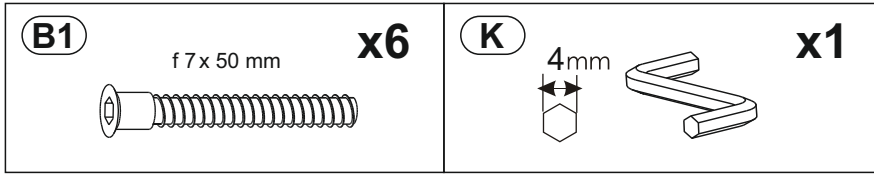

BARCELONA COAT PEG

1	2020	400	16	x1	1/1
2	390	290	16	x2	1/1
3	2020	120	16	x1	1/1
					1/1

1 ▶

A0	8 x 30mm	x6	C7		x4
				16mm	

2 ▶

C2		x4	D5	3,5 x 16 mm	x1
					
			O0		x1
					

3 ▶ A

(D5) 3,5 x 16 mm  x1	(H2) 4 x 22 mm  x6	(O0)  x1
		(P16)  x3

3 ▶ B

(D5) 3,5 x 16 mm  x1	(H2) 4 x 22 mm  x6	(O0)  x1
		(P16)  x3

4 ▶ A

4 ▶ B

5 ▶ A

5 ▶ B

6 ▶ A

P25 	x2	D0 3 x 15 mm 	x8	T3 	x5
---	-----------	---	-----------	--	-----------