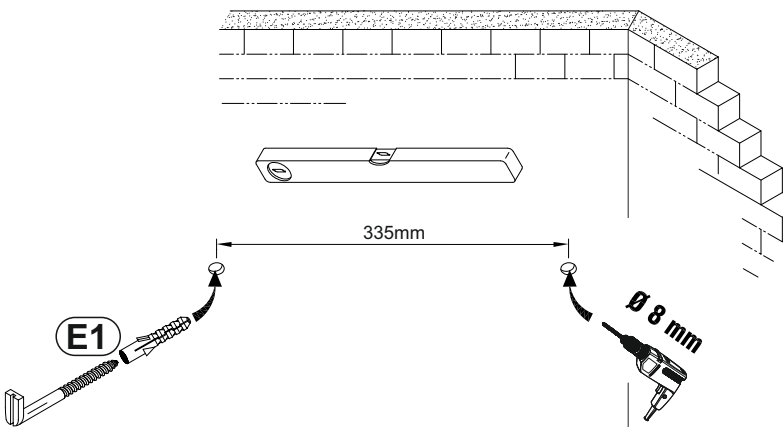

BARCELONA COAT PEG

1	2020	400	16	x1	1/1
2	390	290	16	x2	1/1
3	2020	120	16	x1	1/1
					1/1

1 ▶

A0	8 x 30mm	x6	C7		x4
				16mm	

2 ▶

C2		x4	D5	3,5 x 16 mm	x1
					
			O0		x1
					

3 ▶ A

(D5) 3,5 x 16 mm  x1	(H2) 4 x 22 mm  x6	(O0)  x1
		(P16)  x3

3 ▶ B

(D5) 3,5 x 16 mm  x1	(H2) 4 x 22 mm  x6	(O0)  x1
		(P16)  x3

4 ▶ A

4 ▶ B

5 ▶ A

5 ▶ B

6 ▶ A

P25 	x2	D0 3 x 15 mm 	x8	T3 	x5
---	-----------	---	-----------	--	-----------

6 ▶ B

P25 	x2	D0 3 x 15 mm 	x8	T3 	x5
---	-----------	---	-----------	--	-----------

7 ▶

E1	8 x 40 mm	x2
S0	L-282	x1
P26		x3

- 1**
- 2**
- 3**
- 4**

max.
3 kg

max.
5 kg

max.
5 kg