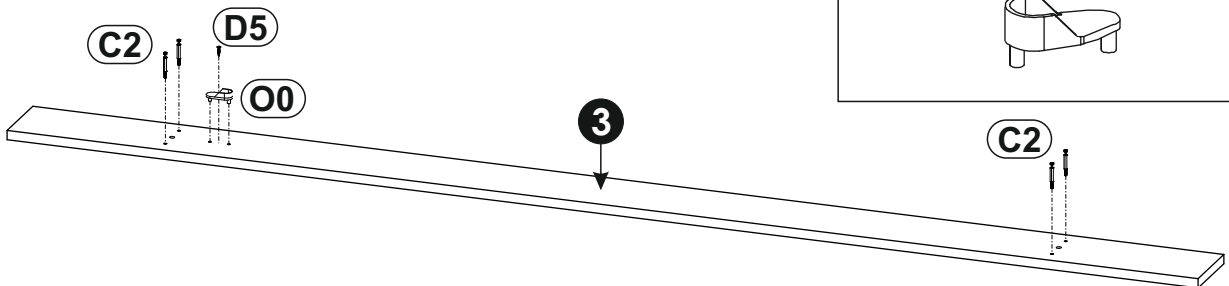

BARCELONA COAT PEG

1	2020	400	16	x1	1/1
2	390	290	16	x2	1/1
3	2020	120	16	x1	1/1
					1/1

1 ▶

A0	8 x 30mm	x6	C7		x4
				16mm	

2 ▶

C2		x4	D5	3,5 x 16 mm	x1
					
			O0		x1
					

3 ▶ A

(D5) 3,5 x 16 mm  x1	(H2) 4 x 22 mm  x6	(O0)  x1
		(P16)  x3

3 ▶ B

(D5) 3,5 x 16 mm  x1	(H2) 4 x 22 mm  x6	(O0)  x1
		(P16)  x3

4 ▶ A

4 ▶ B

5 ▶ A

5 ▶ B

6 ▶ A

P25 	x2	D0 3 x 15 mm 	x8	T3 	x5
---	-----------	---	-----------	--	-----------

6 ▶ B

P25 	x2	D0 3 x 15 mm 	x8	T3 	x5
---	-----------	---	-----------	--	-----------

7 ▶

E1	8 x 40 mm	x2
S0	L-282	x1
P26		x3

- 1**
- 2**
- 3**
- 4**

max.
3 kg

max.
5 kg

max.
5 kg