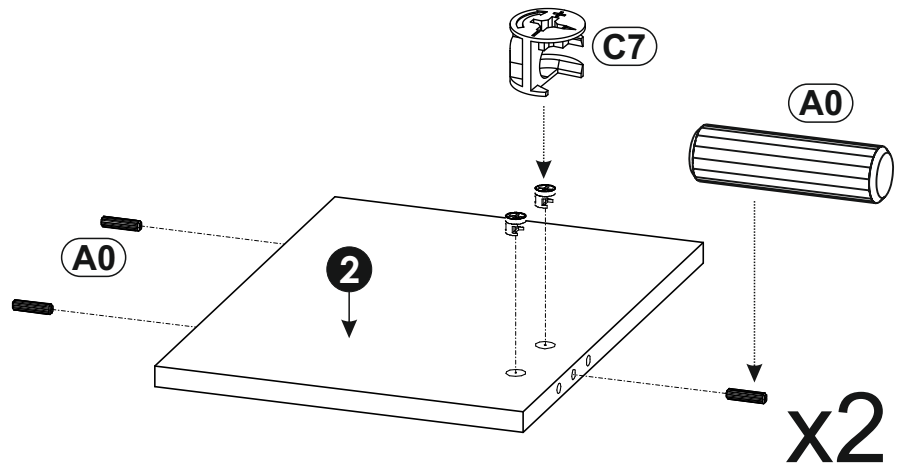

BARCELONA COAT PEG

1	2020	400	16	x1	1/1
2	390	290	16	x2	1/1
3	2020	120	16	x1	1/1
					1/1

1 ▶

A0	8 x 30mm	x6	C7		x4
				16mm	

2 ▶

C2		x4	D5	3,5 x 16 mm	x1
					
			O0		x1
					

3 ▶ A

(D5) 3,5 x 16 mm  x1	(H2) 4 x 22 mm  x6	(O0)  x1
		(P16)  x3

3 ▶ B

(D5) 3,5 x 16 mm  x1	(H2) 4 x 22 mm  x6	(O0)  x1
		(P16)  x3

4 ▶ A

4 ▶ B

5 ▶ A

5 ▶ B

6 ▶ A

P25 	x2	D0 3 x 15 mm 	x8	T3 	x5
---	-----------	---	-----------	--	-----------

6 ▶ B

P25 	x2	D0 3 x 15 mm 	x8	T3 	x5
---	-----------	---	-----------	--	-----------

7 ▶

E1	8 x 40 mm	x2
S0	L-282	x1
P26		x3

- 1**
- 2**
- 3**
- 4**

max.
3 kg

max.
5 kg

max.
5 kg