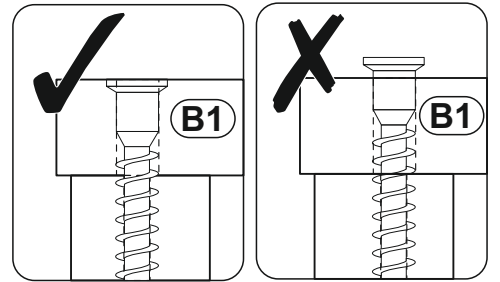

BARCELONA COAT PEG

1	2020	400	16	x1	1/1
2	390	290	16	x2	1/1
3	2020	120	16	x1	1/1
					1/1

1 ▶

A0	8 x 30mm	x6	C7		x4
				16mm	

2 ▶

C2		x4	D5	3,5 x 16 mm	x1
					
			O0		x1
					

3 ▶ A

(D5) 3,5 x 16 mm  x1	(H2) 4 x 22 mm  x6	(O0)  x1
		(P16)  x3

3 ▶ B

(D5) 3,5 x 16 mm  x1	(H2) 4 x 22 mm  x6	(O0)  x1
		(P16)  x3

4 ▶ A

4 ▶ B

5 ▶ A

5 ▶ B

6 ▶ A

P25 	x2	D0 3 x 15 mm 	x8	T3 	x5
---	-----------	---	-----------	--	-----------

6 ▶ B

P25 	x2	D0 3 x 15 mm 	x8	T3 	x5
---	-----------	---	-----------	--	-----------

7 ▶

E1	8 x 40 mm	x2
S0	L-282	x1
P26		x3

- 1**
- 2**
- 3**
- 4**

max.
3 kg

max.
5 kg

max.
5 kg