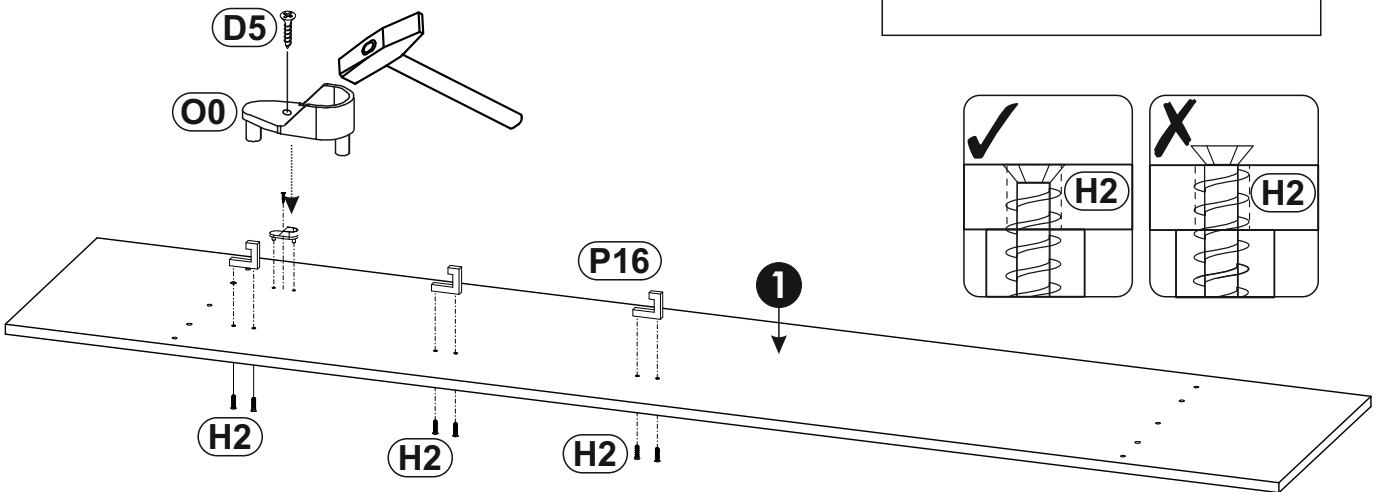

BARCELONA COAT PEG

1	2020	400	16	x1	1/1
2	390	290	16	x2	1/1
3	2020	120	16	x1	1/1
					1/1

1 ▶

A0	8 x 30mm	x6	C7		x4
				16mm	

2 ▶

C2		x4	D5	3,5 x 16 mm	x1
					
			O0		x1
					

3 ▶ A

(D5) 3,5 x 16 mm  x1	(H2) 4 x 22 mm  x6	(O0)  x1
		(P16)  x3

3 ▶ B

(D5) 3,5 x 16 mm  x1	(H2) 4 x 22 mm  x6	(O0)  x1
		(P16)  x3

4 ▶ A

4 ▶ B

5 ▶ A

5 ▶ B

6 ▶ A

P25 	x2	D0 3 x 15 mm 	x8	T3 	x5
---	-----------	---	-----------	--	-----------