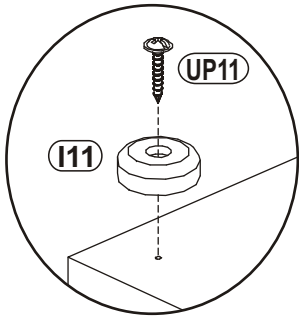

GUSTAVO TYP-B + C

2

UP11	
x4	UPØ4x20

I11	
x4	Ø45, h=15

B4	
x6