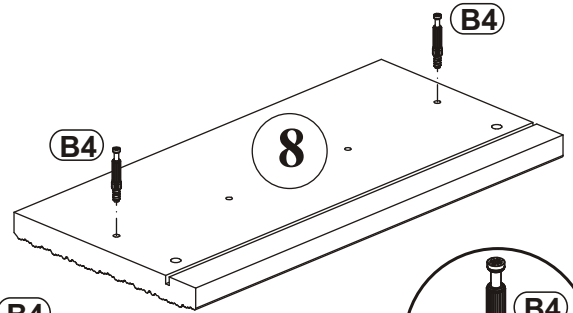

GUSTAVO TYP-B + C

2

UP11	
x4	UPØ4x20

I11	
x4	Ø45, h=15

B4	
x6