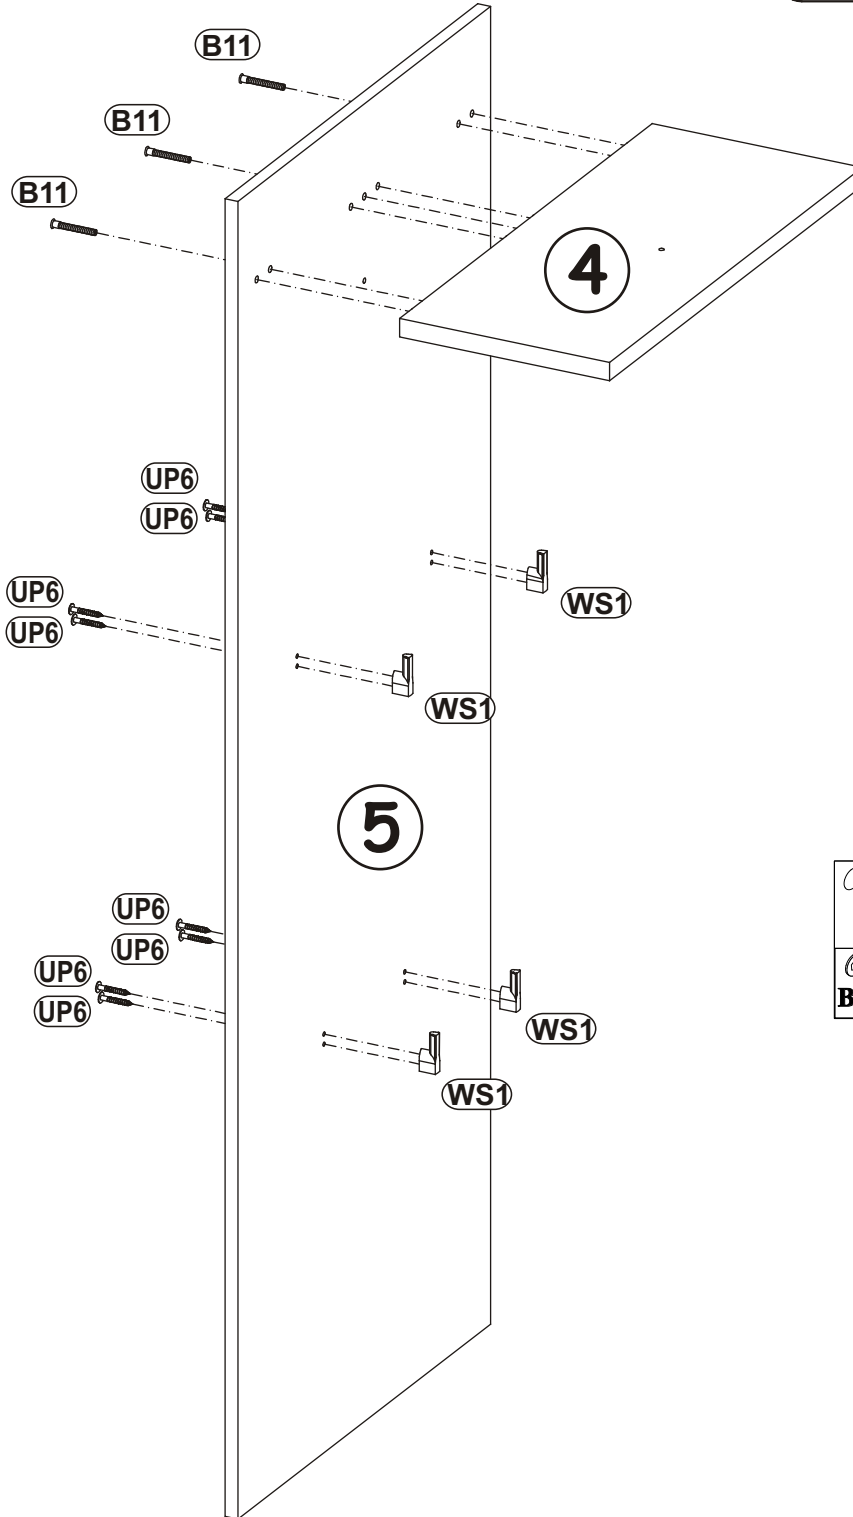

GUSTAVO TYP-D

3

WS1	
x4	

B11	
x3	Ø7x50

UP6	
x8	UPØ4x30

G4	
x3