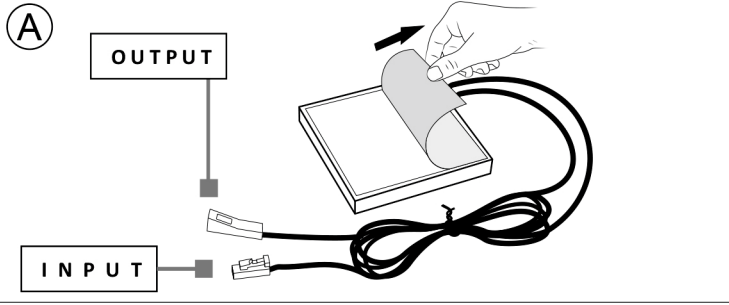

# LED SET 3 TAPE (2x900+1300) MODEL 3

	4200K	ON/OFF 15 000		30 000h		<1s			
	1830 lm		A	INPUT: 100-240V~50/60Hz OUTPUT: 12VDC LED: U <sub>M</sub> :12VDC I <sub>M</sub> :1,2A P <sub>M</sub> :14,1W					
		kWh/1000h 15,5							L=900 L=1300