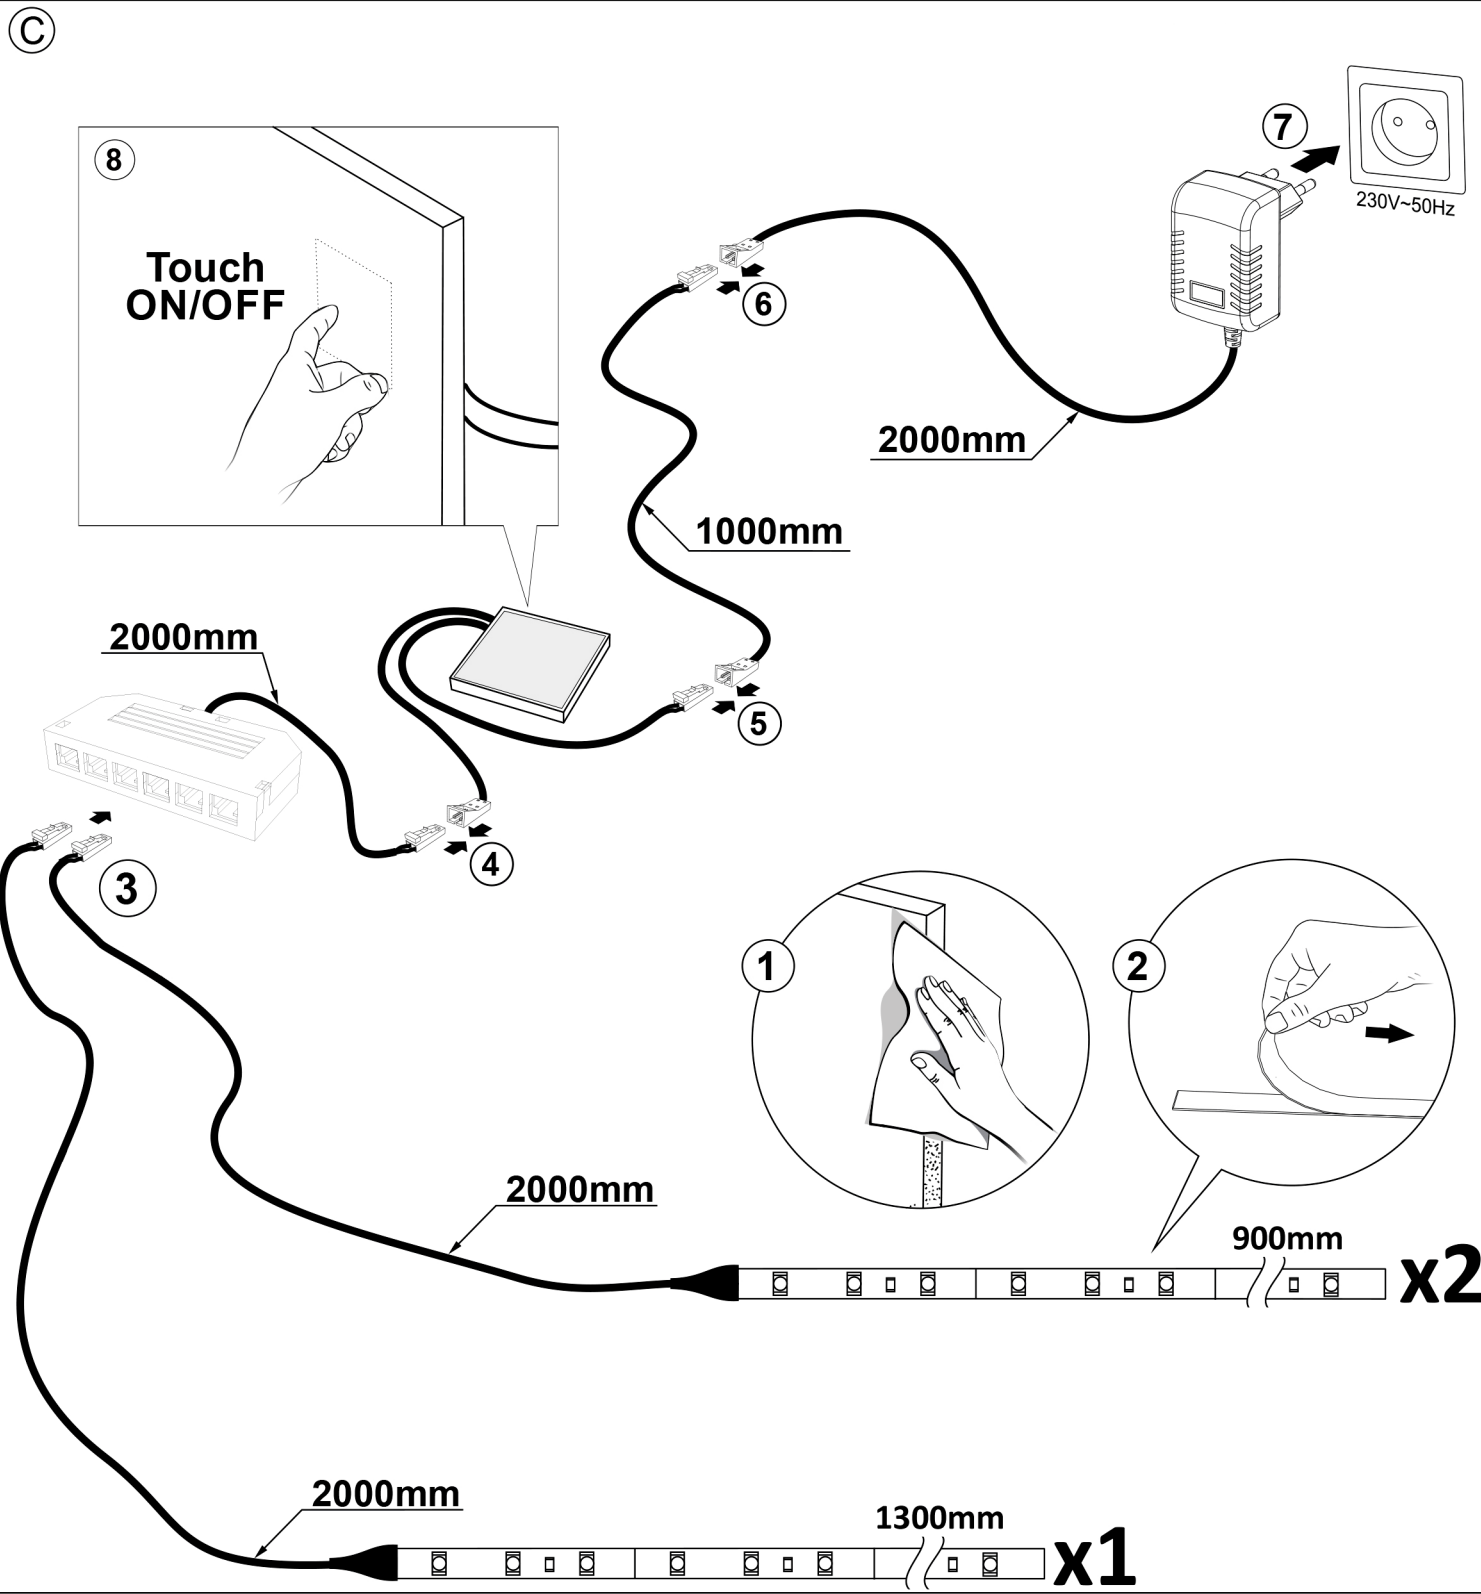

# LED SET 3 TAPE (2x900+1300) MODEL 3

	4200K	ON/OFF 15 000		30 000h		<1s			
	1830 lm		A	INPUT: 100-240V~50/60Hz OUTPUT: 12VDC LED: U <sub>M</sub> :12VDC I <sub>M</sub> :1,2A P <sub>M</sub> :14,1W					
		kWh/1000h 15,5							L=900 L=1300