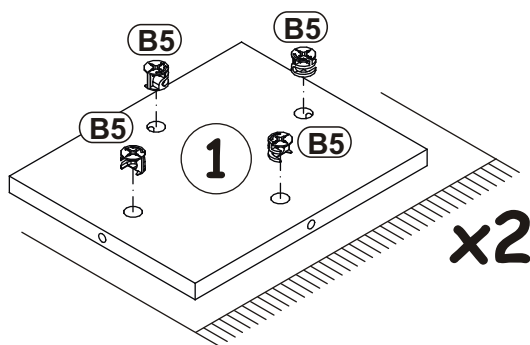

SWITCH 27_SW RM4

NO	Dim.			Col.-No	Qty
1	260	208	16	1	2
2	260	245	16	1	1

SWITCH 27_SW RM4

B5 x8	 Ø15x12	B20 x8		G5 x8		KR3 x4	 Ø10	G2 x1		UP13 x4	 UPØ3x16
D60 x8	 M6x30	G12 x8	 Ø14	GSZ x1							

A collection of safety and handling icons:

- Prohibited: Child, Hand
- Prohibited: Question mark, Prohibited: Smiley face
- Prohibited: Trash bin, Allowed: Cabinet
- Allowed: Mat, Prohibited: Mat
- Allowed: Box, Prohibited: Box
- Prohibited: Cabinet, Allowed: Cabinet
- Allowed: Pin
- Prohibited: Hand, Allowed: 100% COTTON
- Prohibited: Chemicals
- Prohibited: Pushing cabinet
- Allowed: Pulling cabinet
- Prohibited: Standing on cabinet
- Prohibited: Reaching into cabinet
- Allowed: Using screwdriver
- Allowed: Eye protection, Prohibited: Sharp objects

SWITCH 27_SW RM4

B5

x8

1

2

RM4

x1

x1

x4

x4

SWITCH 27_SW RM4

3

G5

x4

4

D60