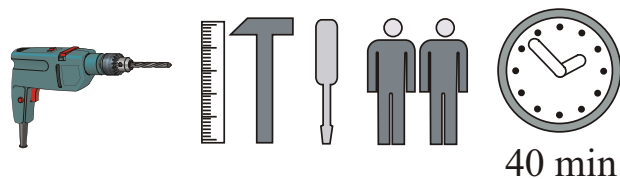

SWITCH 27_SW RM4

NO	Dim.			Col.-No	Qty
1	260	208	16	1	2
2	260	245	16	1	1

SWITCH 27_SW RM4

B5 x8	 Ø15x12	B20 x8		G5 x8		KR3 x4	 Ø10	G2 x1		UP13 x4	 UPØ3x16
D60 x8	 M6x30	G12 x8	 Ø14	GSZ x1							

A collection of safety and handling icons:

- Prohibited: Child, Hand
- Prohibited: Question mark, Prohibited: Smiley face
- Prohibited: Trash bin, Allowed: Cabinet
- Allowed: Mat, Prohibited: Mat
- Allowed: Box, Prohibited: Box
- Prohibited: Cabinet, Allowed: Cabinet
- Allowed: Pin
- Prohibited: Hand, Allowed: 100% COTTON
- Prohibited: Chemicals
- Prohibited: Pushing cabinet
- Allowed: Pulling cabinet
- Prohibited: Standing on cabinet
- Prohibited: Reaching into cabinet
- Allowed: Using screwdriver
- Allowed: Eye protection, Prohibited: Sharp objects