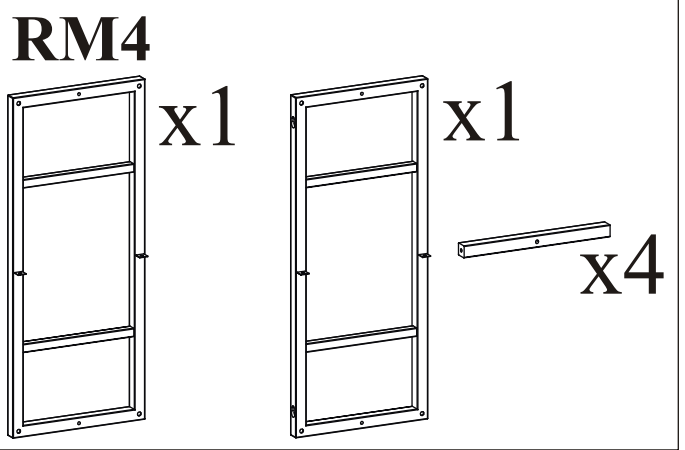

SWITCH 27_SW RM4

NO	Dim.			Col.-No	Qty
1	260	208	16	1	2
2	260	245	16	1	1

SWITCH 27_SW RM4

B5 x8	 Ø15x12	B20 x8		G5 x8		KR3 x4	 Ø10	G2 x1		UP13 x4	 UPØ3x16
D60 x8	 M6x30	G12 x8	 Ø14	GSZ x1							

A collection of safety and handling icons:

- Prohibited: Child, Hand
- Prohibited: Question mark, Prohibited: Smiley face
- Prohibited: Trash bin, Allowed: Cabinet
- Allowed: Mat, Prohibited: Mat
- Allowed: Box, Prohibited: Box
- Prohibited: Cabinet, Allowed: Cabinet
- Allowed: Pin
- Prohibited: Hand, Allowed: 100% COTTON
- Prohibited: Chemicals
- Prohibited: Pushing cabinet
- Allowed: Pulling cabinet
- Prohibited: Standing on cabinet
- Prohibited: Reaching into cabinet
- Allowed: Using screwdriver
- Allowed: Eye protection, Prohibited: Sharp objects