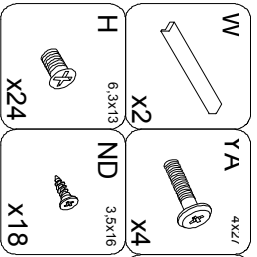

2-2,5

1

ZB x16	LM x12	A x60	H 6.3x13 x24	S L-1255mm x1	S L-370mm x2	ZG x36	YA 4x27 x4	WB x1	Z x4	T x2	DA x6	D x6	W6 L-1094mm x1	ZF x1	ZC x21	DB L-199mm x4	V 3x13 x24	NC 4x16 x14	SP x14	
							ND 3.5x16 x4	LED x22	GLUE x36	W x83	YD 7x50 x36	N 3x20 x4		X x10	YD 7x50 x36					

2

11

13

12

14

- LED  
x1
- x12
- NC  
4x16  
x2
- GLUE  
x1